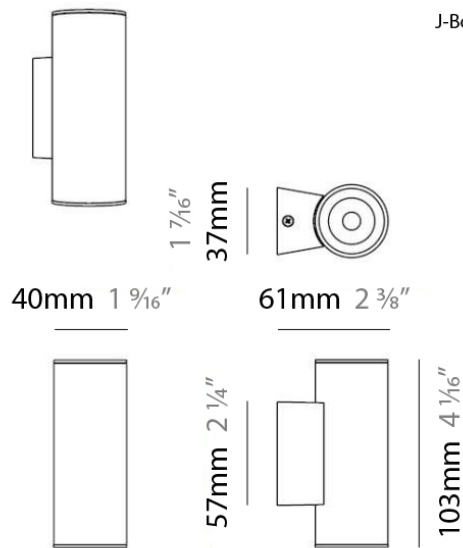

#### PHYSICAL

Shape: Cylinder  
 Diameter (mm): 108  
 Diameter (in): 4 1/4  
 Length (mm): 40  
 Length (in): 1 9/16  
 Height (mm): 103  
 Height (in): 4 1/16  
 Extension (mm): 61  
 Extension (in): 2 3/8  
 Light Distribution: Uplight  
 Weight (kg): 1.4  
 Weight (lbs): 3  
 Fixture Finish: Chrome  
 Fixture Material: Metal

#### RATINGS AND CERTIFICATIONS

Certified By: CSA Certified to UL and CSA Standards  
 IP rating: IP20

Ø108mm 4 1/4"

J-Box cover plate Included

#### PHYSICAL

Shape: Cylinder  
 Diameter (mm): 108  
 Diameter (in): 4 1/4  
 Length (mm): 40  
 Length (in): 1 9/16  
 Height (mm): 153  
 Height (in): 6  
 Extension (mm): 61  
 Extension (in): 2 3/8  
 Light Distribution: Direct / Indirect  
 Weight (kg): 1.4  
 Weight (lbs): 3  
 Fixture Finish: WHI  
 Fixture Material: Metal

#### PHYSICAL

Diameter (mm): 40  
 Diameter (in): 1 9/16  
 Length (mm): 70  
 Length (in): 2 3/4  
 Height (mm): 100  
 Height (in): 3 15/16  
 Extension (mm): 120  
 Extension (in): 4 3/4